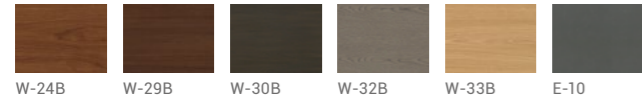

Modern Simple Tea Table (Tabletop)

Main Color

Optional Color

Modern Steady Tea Table (Tabletop)

Italian Minimalist Tea Table (Tabletop)

Creative Tea Table (Tabletop)

Main Color

Optional Color