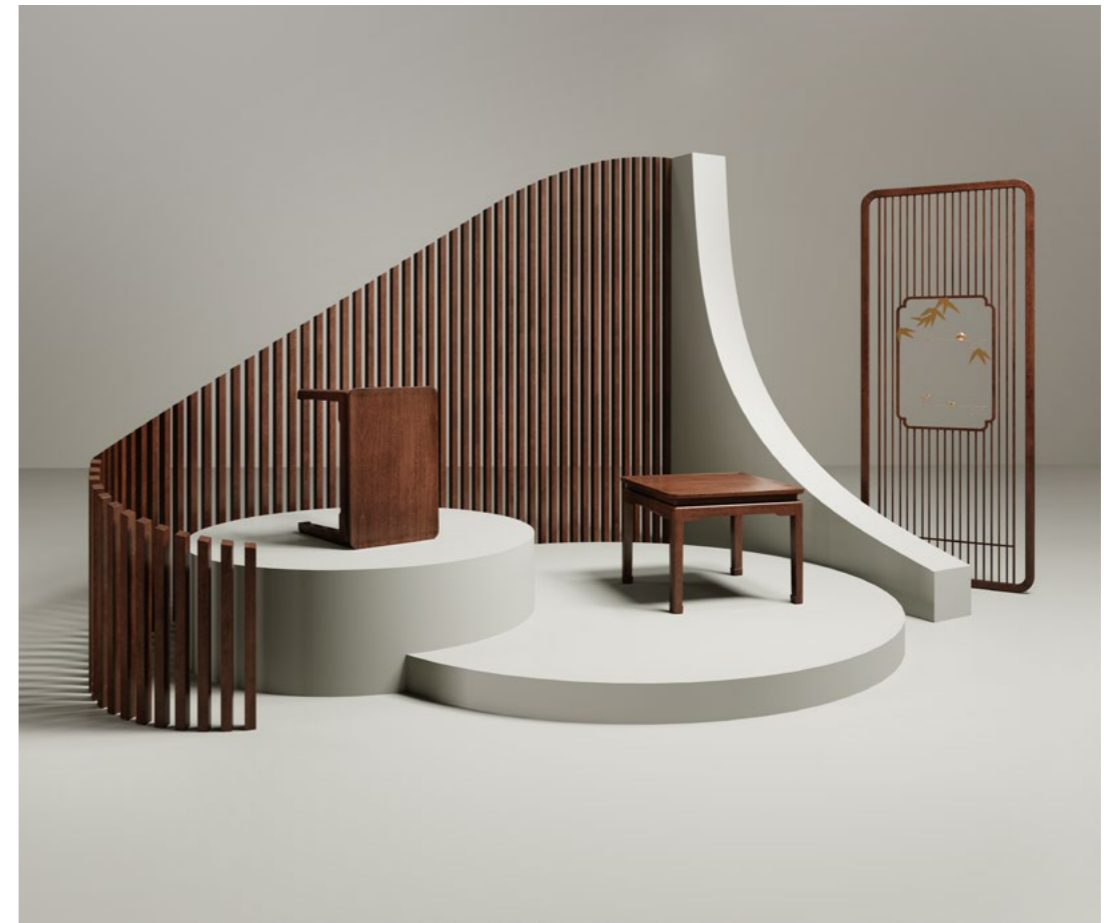

Mogee is available in multiple natural colors and brings a fresh accent to your space.

As the top and base can be detached, the base doubles as a seat, or a storage bin if you like.

T183

T176

T178

T184

# Classical Tea Table

Inspired by the furniture of the Ming Dynasty, the indented skirt with featured legs conveys the connotations of Chinese culture.

The indented skirt inherits the belt element used by ancient officials, while the stylistic legs get inspirations from the hoofs of galloping horses.