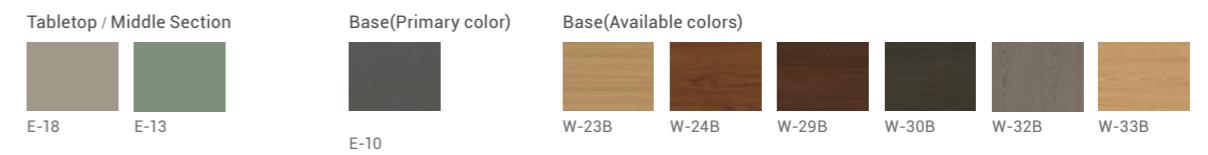

Modern Simple Tea Table (Tabletop)

Main Color

Optional Color

Modern Steady Tea Table (Tabletop)

Italian Minimalist Tea Table (Tabletop)

Creative Tea Table (Tabletop)

Main Color

Optional Color

Material

Nordic Tea Table

T175-182

T196, 197

T198, 199

Modern Communication Tea Table (Tabletop)

Main Color

Optional Color