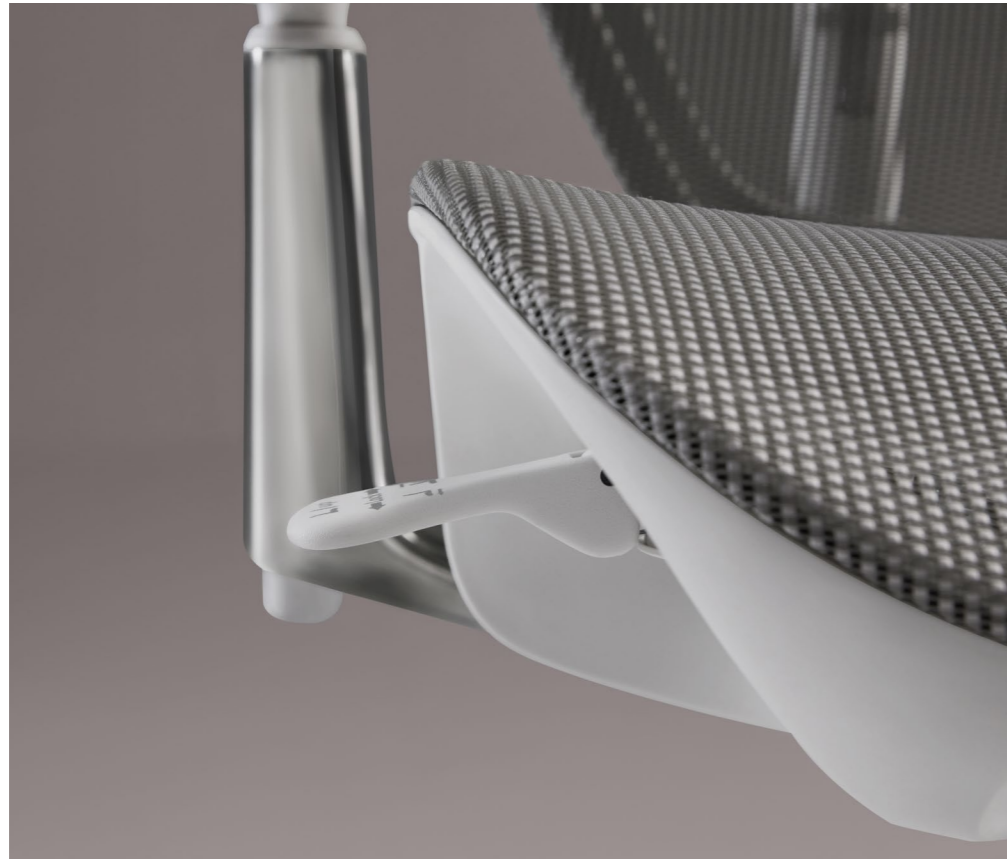

A Chair That Follows Spine Stretching

Medical research has discovered that when the spine is under excessive pressure and overload, the muscles of the shoulders, neck, and waist are affected, leading to pain and discomfort. One-size-fits-all office chairs overlook the fact that different heights require different spinal support, failing to provide personalized support. However, H'UP can follow the stretching of your spine. The backrest independently adjusts by 50mm, customizing a unique size based on your height.

See, you are always sensitive to fashion and new trend.
H'UP, with support of the artistically-designed H-shaped backrest, is
the chair perfect for you.

30mm Forward/Backward Adjustment
Adjust for better shoulder and neck comfort.

100mm Height Adjustment
Fits all heights for consistent comfort.

20mm Side-to-Side Adjustment
Adjust width for elbow and neck ease.

You are thinking, and indulging yourself in this happy moment.

Dynamic Recline Adjustment

20° dynamic reclining backrest with angle lock, adjusts to your sitting position.

Seat Depth Adjustment

55mm forward-backward sliding seat cushion with a locking feature, ensuring a perfect fit for your body.