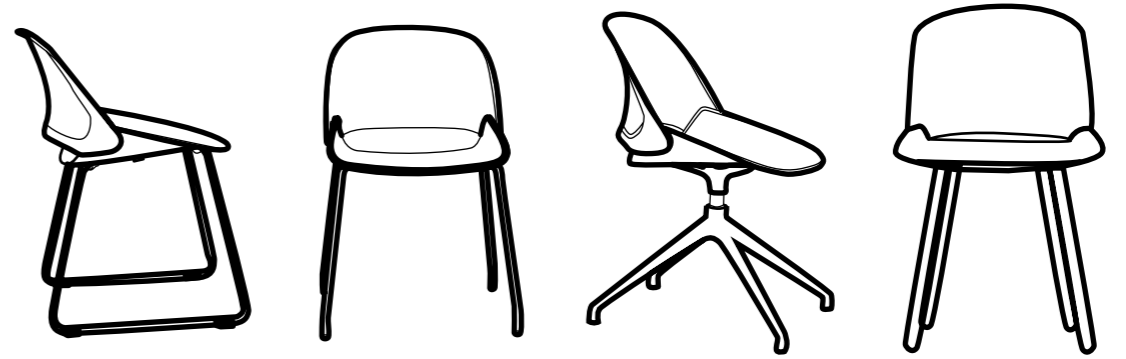

PLASTIC LOUNGE CHAIR

Wooden Legs \ Tube Metal Legs \
Four-star Metal Legs

Plastic Lounge Chair

In this complicated world,
less is more, and a simplifying
design would possibly bring
another kind of pleasure.