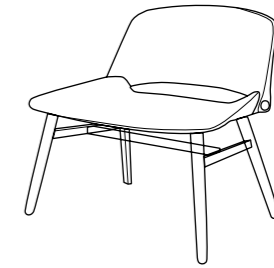

SOFA LOUNGE CHAIR

Wooden Legs \ Metal Legs \
Four-star Metal Legs

Sofa Lounge Chair

A sofa is cozy to sit in but cumbersome in size. A chair is convenient to move but lacks comfort. Ducky combines the merits of the two while abandoning their weaknesses. Ducky lounge chair relaxes you with its big and wide structure that provides a comprehensive support.