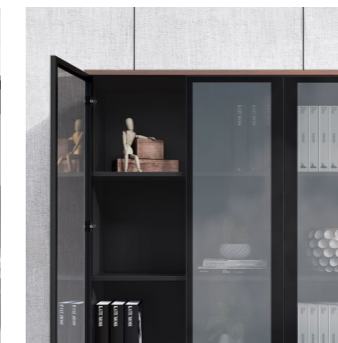

Handle-less Design