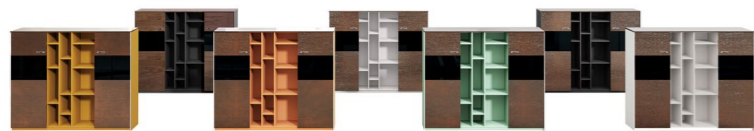

E908-2
W2398*D400*H1655(mm)

- ① Multi-functional cabinet
- ② Mobility shelves for clothes hanging or document storage

Colorful Back Cabinets Light the Space

The colorful one-piece frame brightened with the collision of popular Morandi-style colors and burlywood adds a trendy accent to the space, and makes it a preference for newly-merged companies in Internet, finance and advertising industries. The Z-shaped edge band brings a sense of depth visually to the cabinet and creates a pleasant working environment.

E907-2
W1999*D400*H1655(mm)

**File Cabinet: Large Storage Capacity,
Applicable Globally**

For office working, for meeting, for anything.
With large storage capacity and 370mm interval of international
standard between shelf boards, it could meet the needs of
customers in overseas markets. Equipped with mute hydraulic
hinge, doors in the cabinet could close/open with simply a slight
push/pull, creating a peace and quiet office environment.