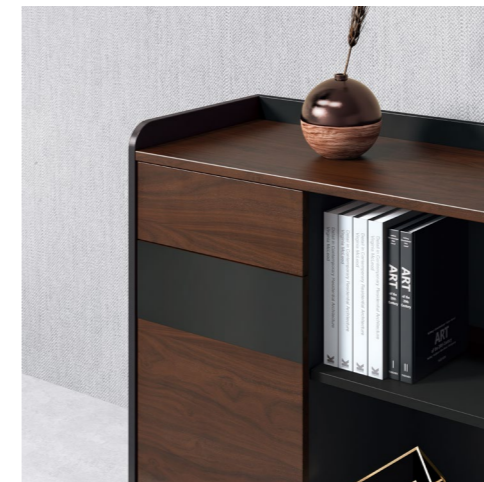

E903-2
W1604*D400*H845(mm)

Tea Cabinet: Stereoscopic Fence, Rounded Corner

Tea cabinet is a must in reception and for high tea. Finished with matte formaldehyde-absorbent paint, it has clear wood grains and a mellow touch. The symmetrical division of four parts perfectly holds your sundries. The design of the stereoscopic fence is an extension of the space, and will protect objects on the surface from falling down. The 45°-rounded edges and corners will prevent you from getting hurt.

E902-3

W1621*D400*H805(mm)