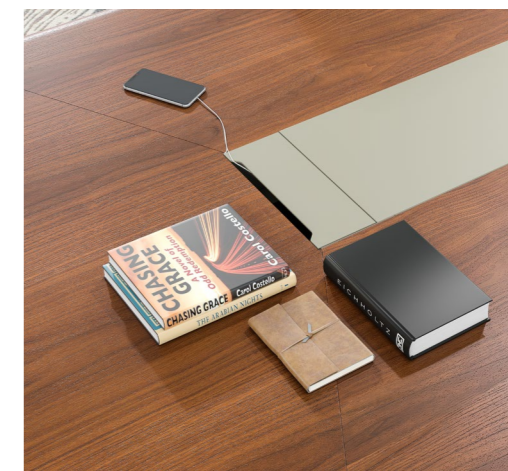

Smooth Open and Close of the Wiring Box.

Our all-in-one cable box design ensures safe and seamless cable management. The 45° angled edges and base make opening smooth and silent.