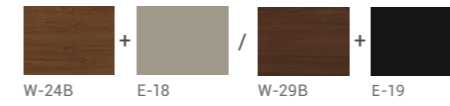

Sofa

ST97.3.CN
W2060*D900*H660(mm)

ST97.2.CN
W1600*D900*H660(mm)

ST97.1.CN
W980*D900*H660(mm)

Material

(ES whole series products)

Main Color

(Fixed sets of sofas in ST series)