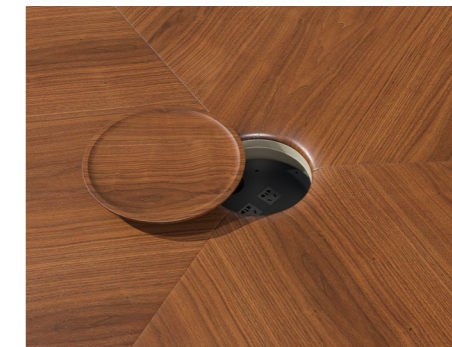

The tabletop features a fan-shaped design that is both classic and elegant. The 360° rotating tray is perfect for holding stationery and snacks, with built-in power outlets to keep meetings organized and efficient.