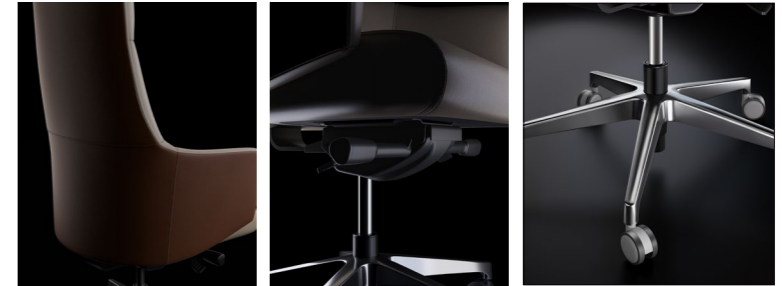

Imperturbability is a gift from experiencing life; Unflappable amid changes is the practice of wisdom; Round series office chair is designed with a stereo waistline and 15° tilt angle, providing moderate sitting stiffness and flexible support, as a gentleman's temperament of agility and flexibility.