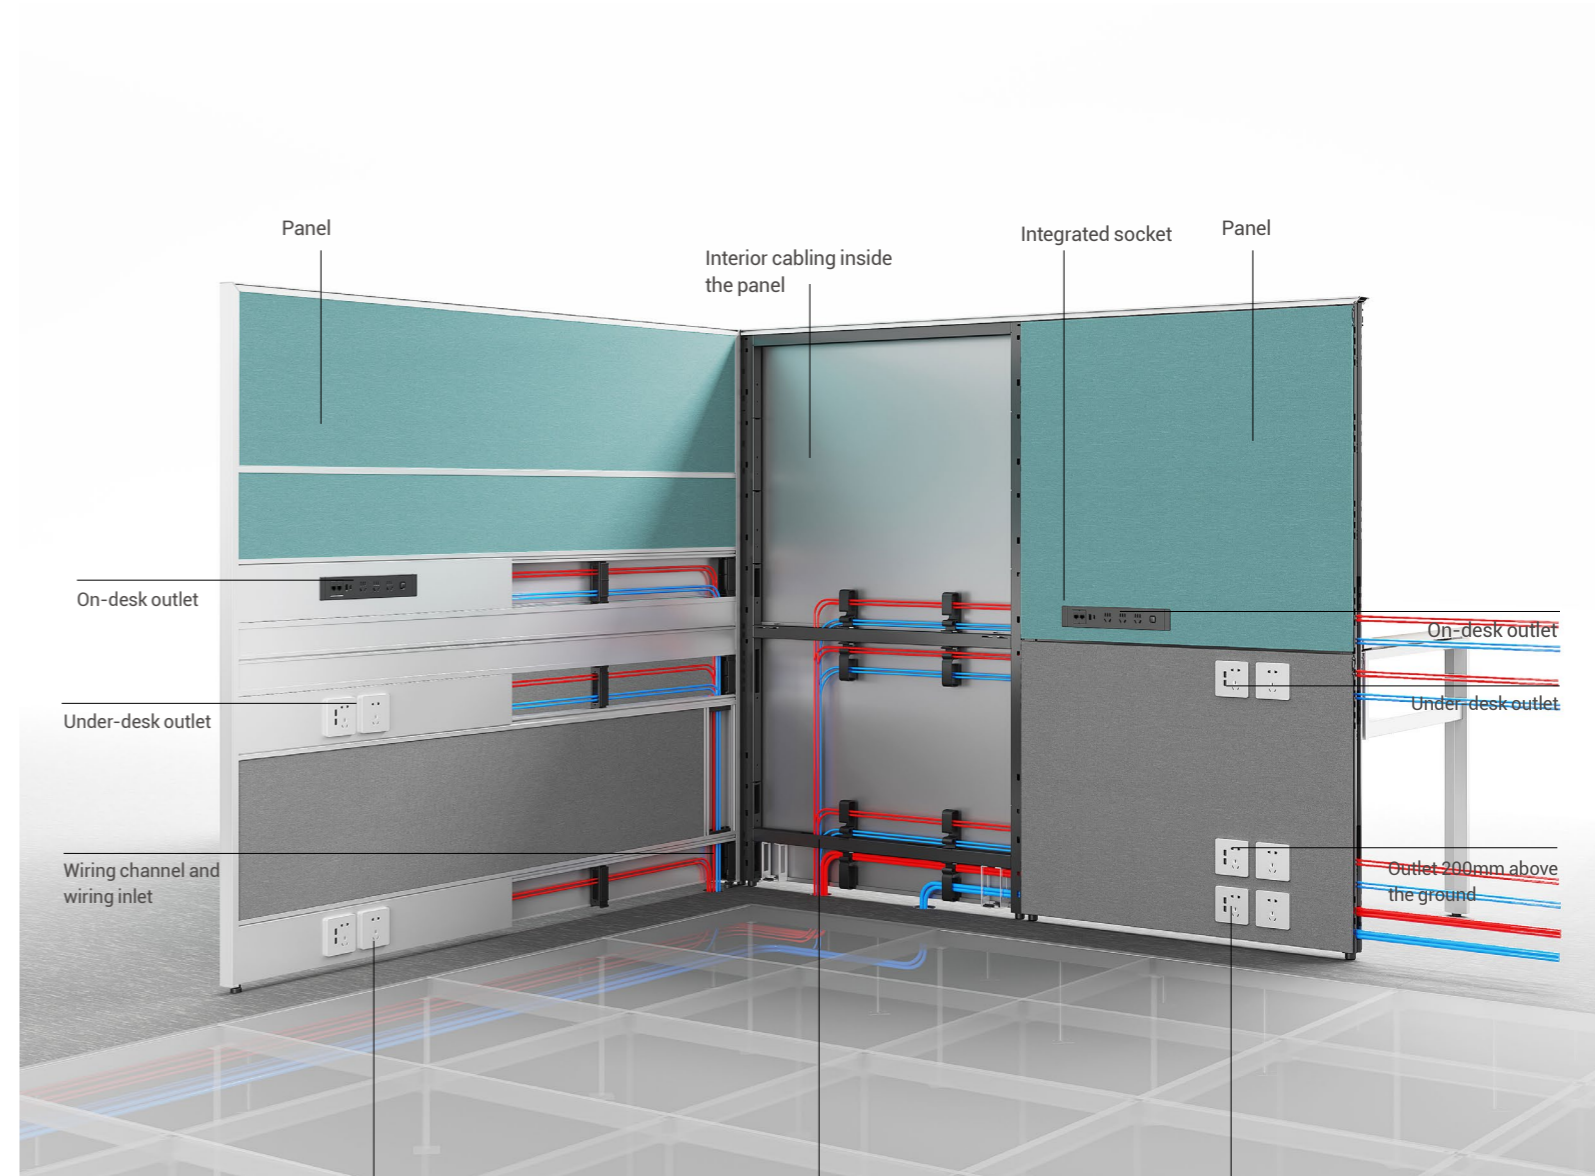

Steel-frame screen

A yardstick of quality

Panel   Interior cabling inside the panel   Integrated socket   Panel
On-desk outlet   Under-desk outlet   Wiring channel and wiring inlet   Skirting outlet   Wiring inlet   Skirting outlet
On-desk outlet   Under-desk outlet   Outlet 200mm above the ground