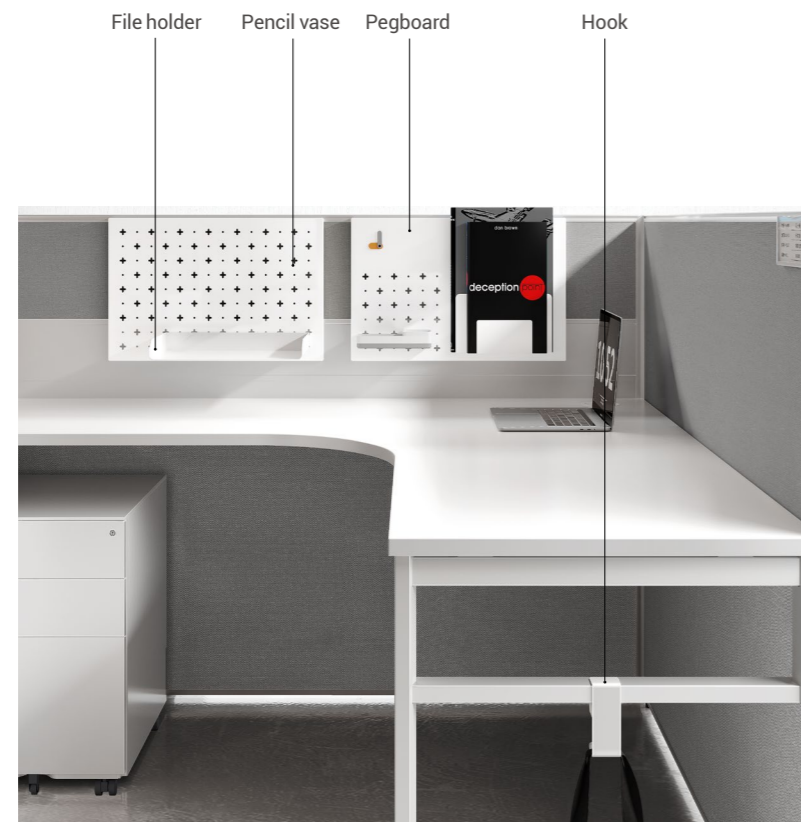

Flexible storage at hand

Pencil vase, file holder, pegboard... multifunctional accessories give employees quick access to important trinkets and conceal less-used items.