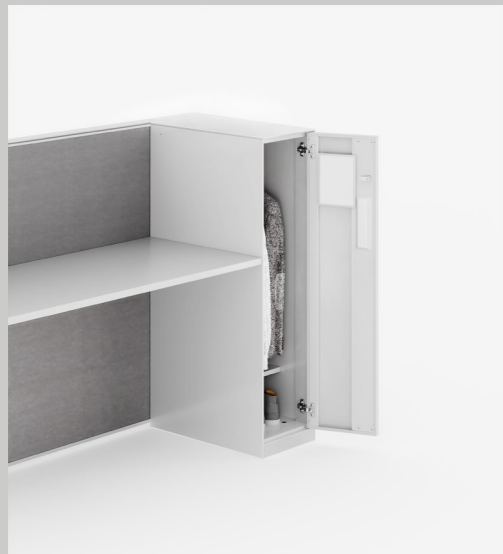

### Together we grow

Verdure expands the possibilities for common workstations with inviting surfaces and flexible storage.

*Aluminum frame*

Push-pull door panel of cabinet brings much convenience.

The locker is configured with airing holes and mirrors. The indented shelf panel allows different shoes to fit into the lower space.