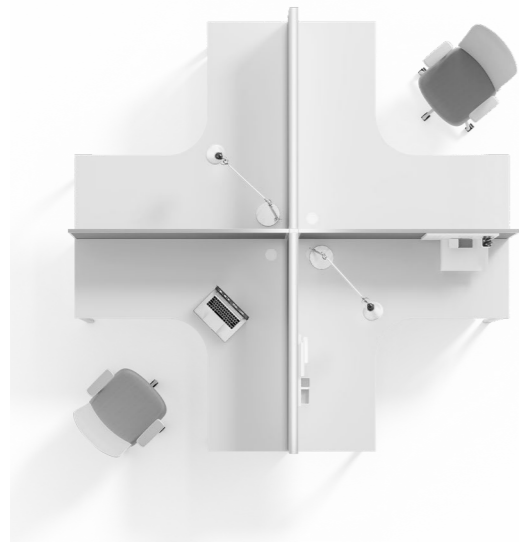

Focus

01

Concentration
WORKSPACE

Verdure's task-oriented space created by partitions allows you to focus on your work, optimizing your creativity and performance.