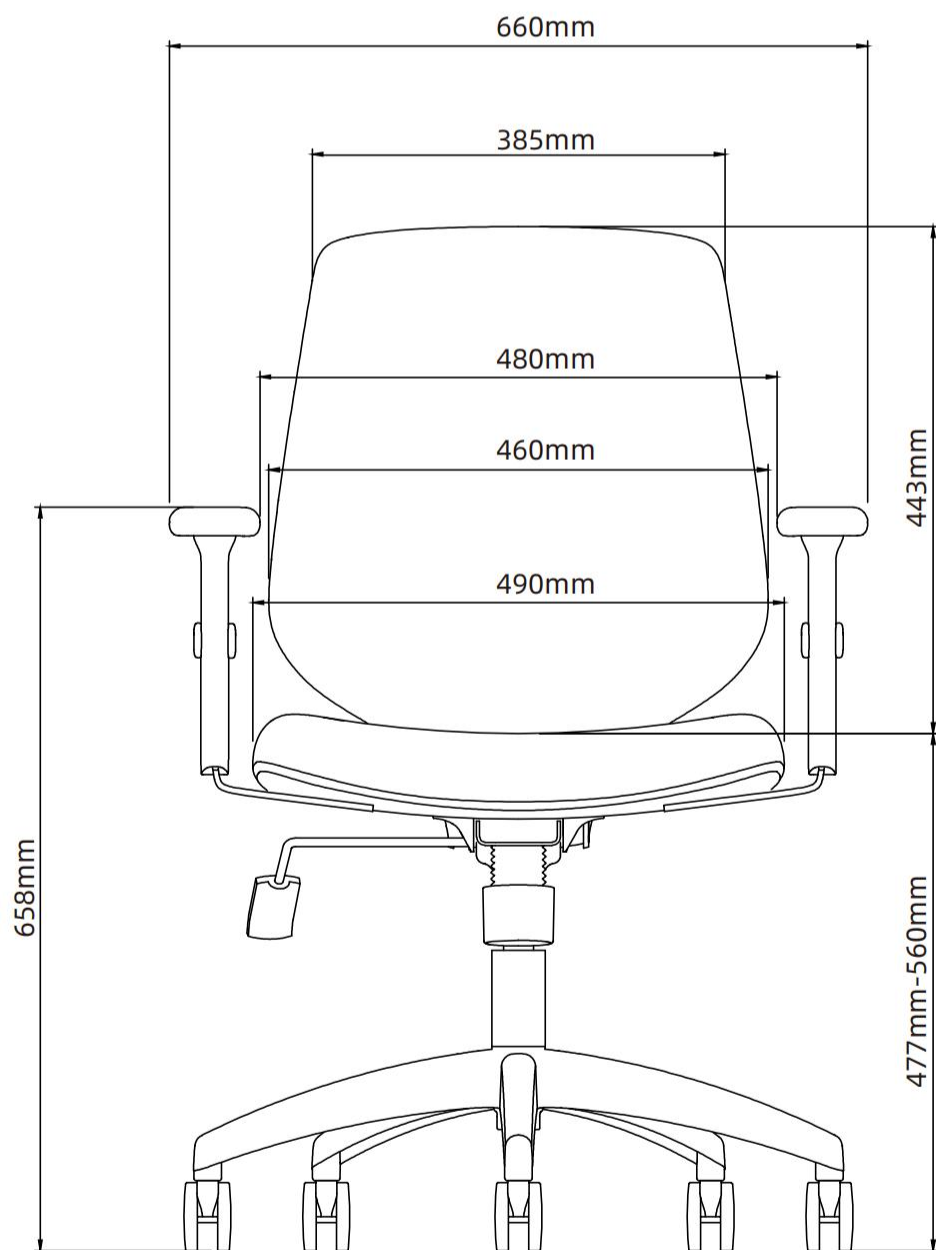

Chair Specification | Shield CSD60TW

Overall Depth	Overall Width	Overall Height	Seat Depth	Functional Seat Depth	Seat Width	Seat Height from Floor	Ring Height from Floor	Back Width (Max and Min)
22.83in	25.98in	35.43in	18.31in	17.32in	19.29in	17.99in-21.26in	/	18.11in/15.16in

Back Height from Seat	Back Lumbar Height	Lumbar Adjustment Range	Width Between Arms	Arm to Floor	Arm Height from Seat	Seat Pan Angle	Back Recline Angle
17.44in	6.22in	/	18.90in	25.91in	7.87in	5°	102°

Remark: Seat height from floor, back height from seat and arm height from seat are measured when there is no load on the chair.

Chair Specification | Shield CSD61TW

• Overall Depth	• Overall Width	• Overall Height	• Seat Depth	• Functional • Seat Depth	• Seat Width	• Seat Height • from Floor	• Ring Height • from Floor	• Back Width • (Max and Min)
580mm	660mm	920mm	465mm	440mm	490mm	477mm-560mm	/	460mm/385mm
• Back Height • from Seat	• Back Lumbar • Height	• Lumbar • Adjustment • Range	• Width • Between Arms	• Arm to Floor	• Arm Height • from Seat	• Seat Pan • Angle	• Back Recline Angle	
443mm	158mm	/	480mm	658mm	200mm	5°	102°	

Remark: Seat height from floor, back height from seat and arm height from seat are measured when there is no load on the chair.

Chair Specification | Shield CSD61TW

Overall Depth	Overall Width	Overall Height	Seat Depth	Functional Seat Depth	Seat Width	Seat Height from Floor	Ring Height from Floor	Back Width (Max and Min)
22.83in	25.98in	36.22in	18.31in	17.32in	19.29in	18.78in-22.05in	/	18.11in/15.16in