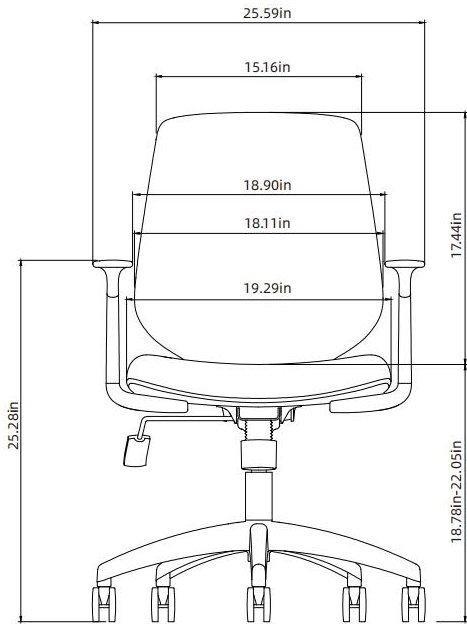

Chair Specification | Shield CSD65TW

Overall Depth	Overall Width	Overall Height	Seat Depth	Functional Seat Depth	Seat Width	Seat Height from Floor	Ring Height from Floor	Back Width (Max and Min)
22.83in	25.59in	36.22in	18.31in	17.32in	19.29in	18.78in-22.05in	/	18.11in/15.16in

Back Height from Seat	Back Lumbar Height	Lumbar Adjustment Range	Width Between Arms	Arm to Floor	Arm Height from Seat	Seat Pan Angle	Back Recline Angle
17.44in	/	/	18.90in	25.28in	7.24in	5°	102°

Remark: Seat height from floor, back height from seat and arm height from seat are measured when there is no load on the chair.