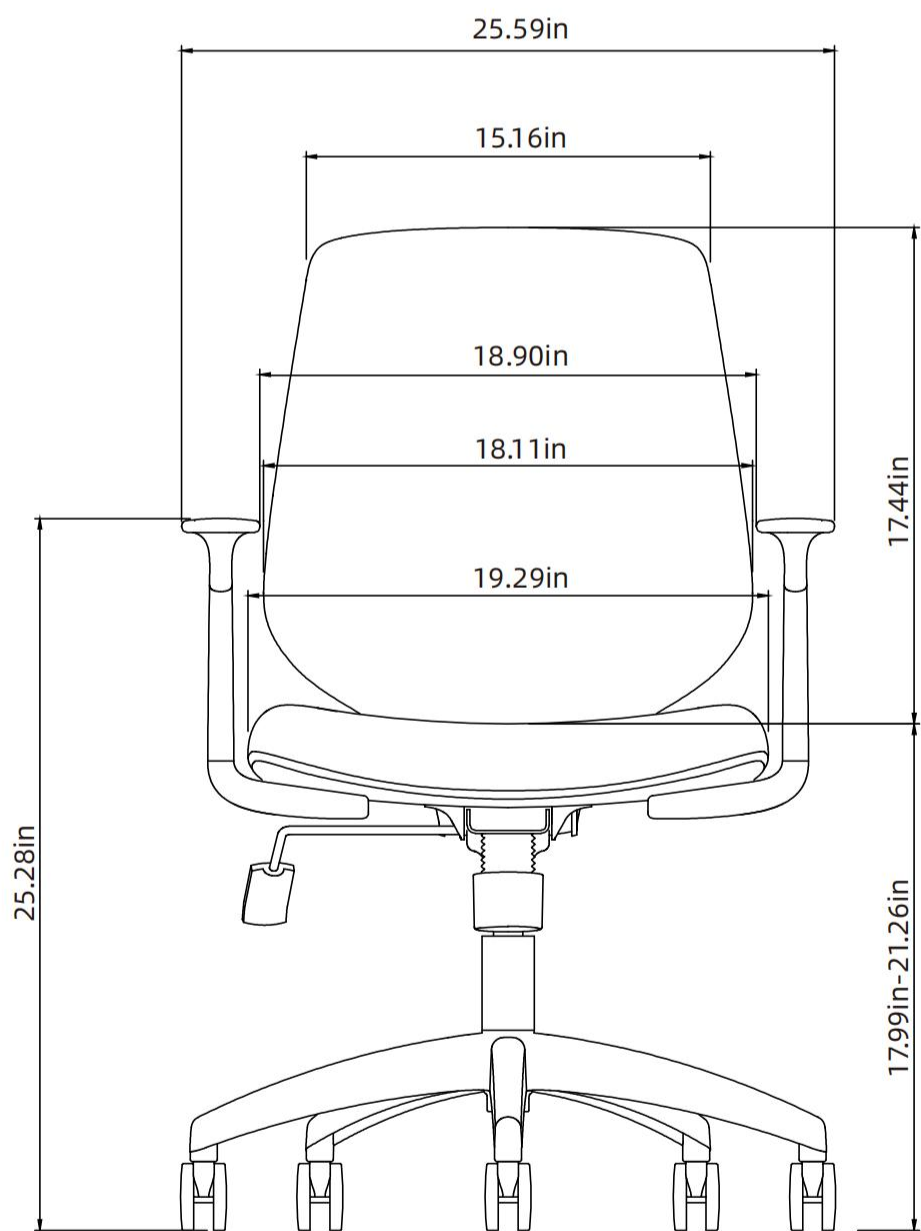

Chair Specification | Shield CSD64TW

Overall Depth	Overall Width	Overall Height	Seat Depth	Functional Seat Depth	Seat Width	Seat Height from Floor	Ring Height from Floor	Back Width (Max and Min)
22.83in	25.59in	35.43in	18.31in	17.32in	19.29in	17.99in-21.26in	/	18.11in/15.16in

Back Height from Seat	Back Lumbar Height	Lumbar Adjustment Range	Width Between Arms	Arm to Floor	Arm Height from Seat	Seat Pan Angle	Back Recline Angle
17.44in	/	/	18.90in	25.28in	7.24in	5°	102°

Remark: Seat height from floor, back height from seat and arm height from seat are measured when there is no load on the chair.