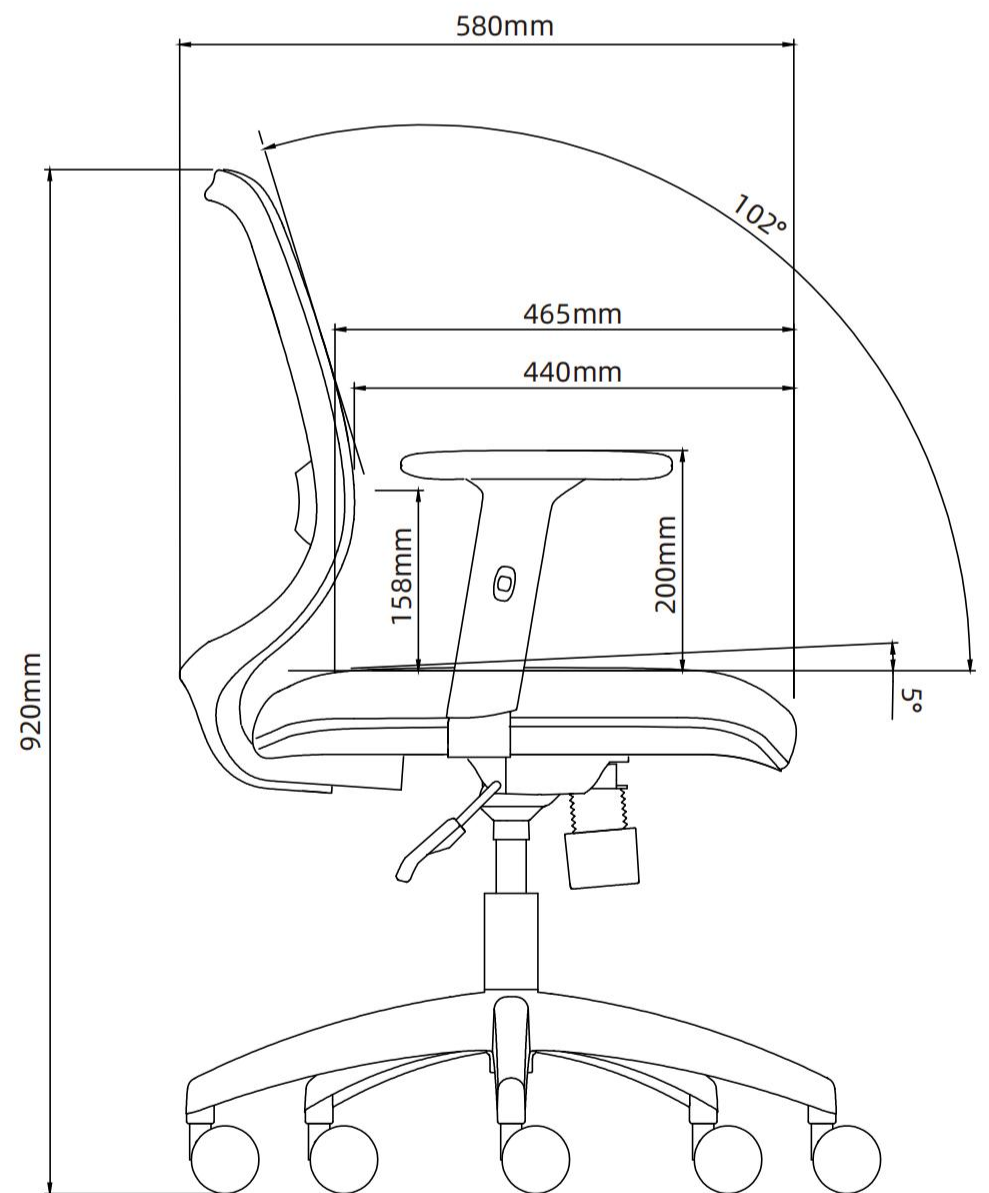

Chair Specification | Shield CSD60TW

Overall Depth	Overall Width	Overall Height	Seat Depth	Functional Seat Depth	Seat Width	Seat Height from Floor	Ring Height from Floor	Back Width (Max and Min)
22.83in	25.98in	35.43in	18.31in	17.32in	19.29in	17.99in-21.26in	/	18.11in/15.16in

Back Height from Seat	Back Lumbar Height	Lumbar Adjustment Range	Width Between Arms	Arm to Floor	Arm Height from Seat	Seat Pan Angle	Back Recline Angle
17.44in	6.22in	/	18.90in	25.91in	7.87in	5°	102°

Remark: Seat height from floor, back height from seat and arm height from seat are measured when there is no load on the chair.

Chair Specification | Shield CSD61TW

• Overall Depth	• Overall Width	• Overall Height	• Seat Depth	• Functional • Seat Depth	• Seat Width	• Seat Height • from Floor	• Ring Height • from Floor	• Back Width • (Max and Min)
580mm	660mm	920mm	465mm	440mm	490mm	477mm-560mm	/	460mm/385mm
• Back Height • from Seat	• Back Lumbar • Height	• Lumbar • Adjustment • Range	• Width • Between Arms	• Arm to Floor	• Arm Height • from Seat	• Seat Pan • Angle	• Back Recline Angle	
443mm	158mm	/	480mm	658mm	200mm	5°	102°	

Remark: Seat height from floor, back height from seat and arm height from seat are measured when there is no load on the chair.

Chair Specification | Shield CSD61TW

Overall Depth	Overall Width	Overall Height	Seat Depth	Functional Seat Depth	Seat Width	Seat Height from Floor	Ring Height from Floor	Back Width (Max and Min)
22.83in	25.98in	36.22in	18.31in	17.32in	19.29in	18.78in-22.05in	/	18.11in/15.16in