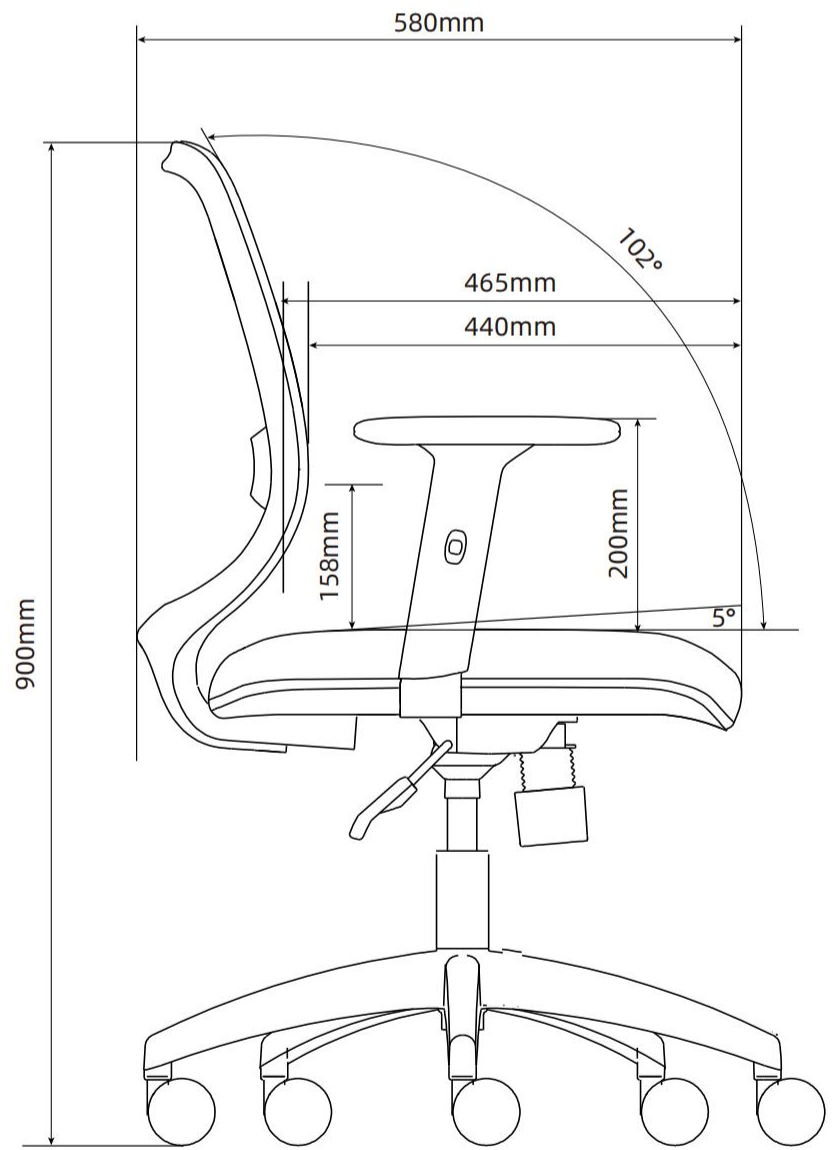

Chair Specification | Shield CSD60TW

Overall Depth	Overall Width	Overall Height	Seat Depth	Functional Seat Depth	Seat Width	Seat Height from Floor	Ring Height from Floor	Back Width (Max and Min)
580mm	660mm	900mm	465mm	440mm	490mm	457mm-540mm	/	460mm/385mm

Back Height from Seat	Back Lumbar Height	Lumbar Adjustment Range	Width Between Arms	Arm to Floor	Arm Height from Seat	Seat Pan Angle	Back Recline Angle
443mm	158mm	/	480mm	658mm	200mm	5°	102°

Remark: Seat height from floor, back height from seat and arm height from seat are measured when there is no load on the chair.

Chair Specification | Shield CSD60TW

Overall Depth	Overall Width	Overall Height	Seat Depth	Functional Seat Depth	Seat Width	Seat Height from Floor	Ring Height from Floor	Back Width (Max and Min)
22.83in	25.98in	35.43in	18.31in	17.32in	19.29in	17.99in-21.26in	/	18.11in/15.16in

Remark: Seat height from floor, back height from seat and arm height from seat are measured when there is no load on the chair.

Chair Specification | Shield CSD61TW

Overall Depth	Overall Width	Overall Height	Seat Depth	Functional Seat Depth	Seat Width	Seat Height from Floor	Ring Height from Floor	Back Width (Max and Min)
22.83in	25.98in	36.22in	18.31in	17.32in	19.29in	18.78in-22.05in	/	18.11in/15.16in