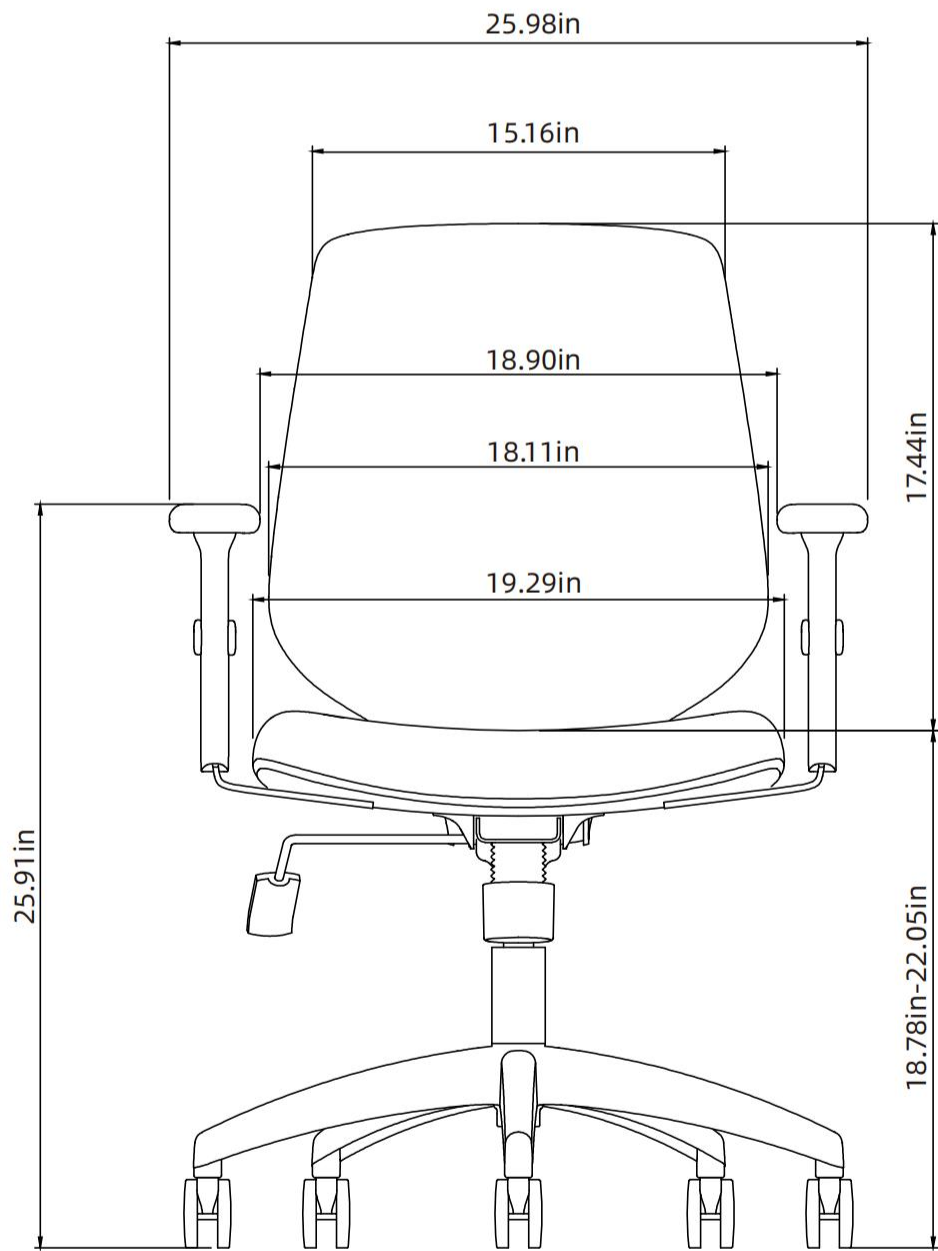

Chair Specification | Shield CSD61TW

Overall Depth	Overall Width	Overall Height	Seat Depth	Functional Seat Depth	Seat Width	Seat Height from Floor	Ring Height from Floor	Back Width (Max and Min)
22.83in	25.98in	36.22in	18.31in	17.32in	19.29in	18.78in-22.05in	/	18.11in/15.16in

Back Height from Seat	Back Lumbar Height	Lumbar Adjustment Range	Width Between Arms	Arm to Floor	Arm Height from Seat	Seat Pan Angle	Back Recline Angle
17.44in	6.22in	/	18.90in	25.91in	7.87in	5°	102°

Remark: Seat height from floor, back height from seat and arm height from seat are measured when there is no load on the chair.