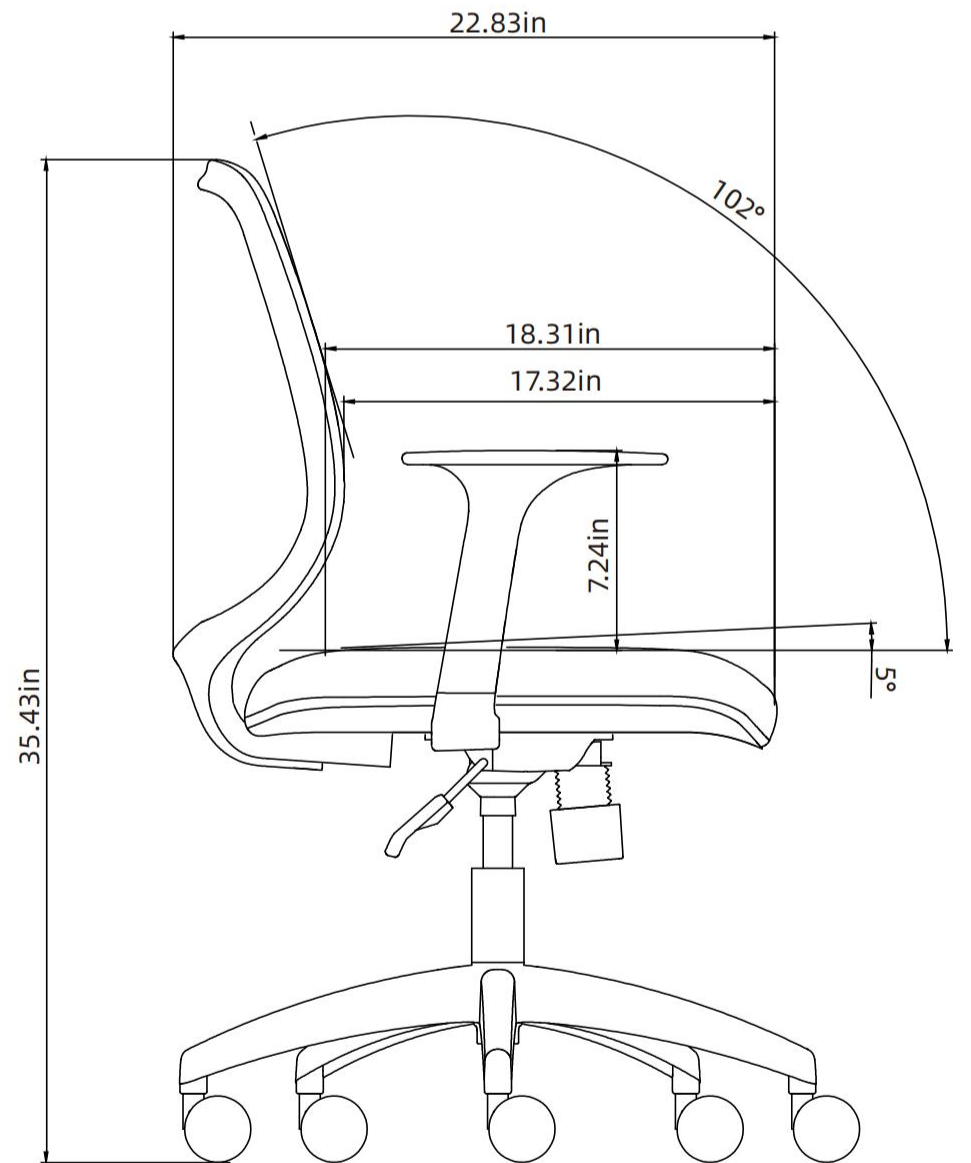

Chair Specification | Shield CSD64TW

Overall Depth	Overall Width	Overall Height	Seat Depth	Functional Seat Depth	Seat Width	Seat Height from Floor	Ring Height from Floor	Back Width (Max and Min)
22.83in	25.59in	35.43in	18.31in	17.32in	19.29in	17.99in-21.26in	/	18.11in/15.16in

Back Height from Seat	Back Lumbar Height	Lumbar Adjustment Range	Width Between Arms	Arm to Floor	Arm Height from Seat	Seat Pan Angle	Back Recline Angle
17.44in	/	/	18.90in	25.28in	7.24in	5°	102°

Remark: Seat height from floor, back height from seat and arm height from seat are measured when there is no load on the chair.