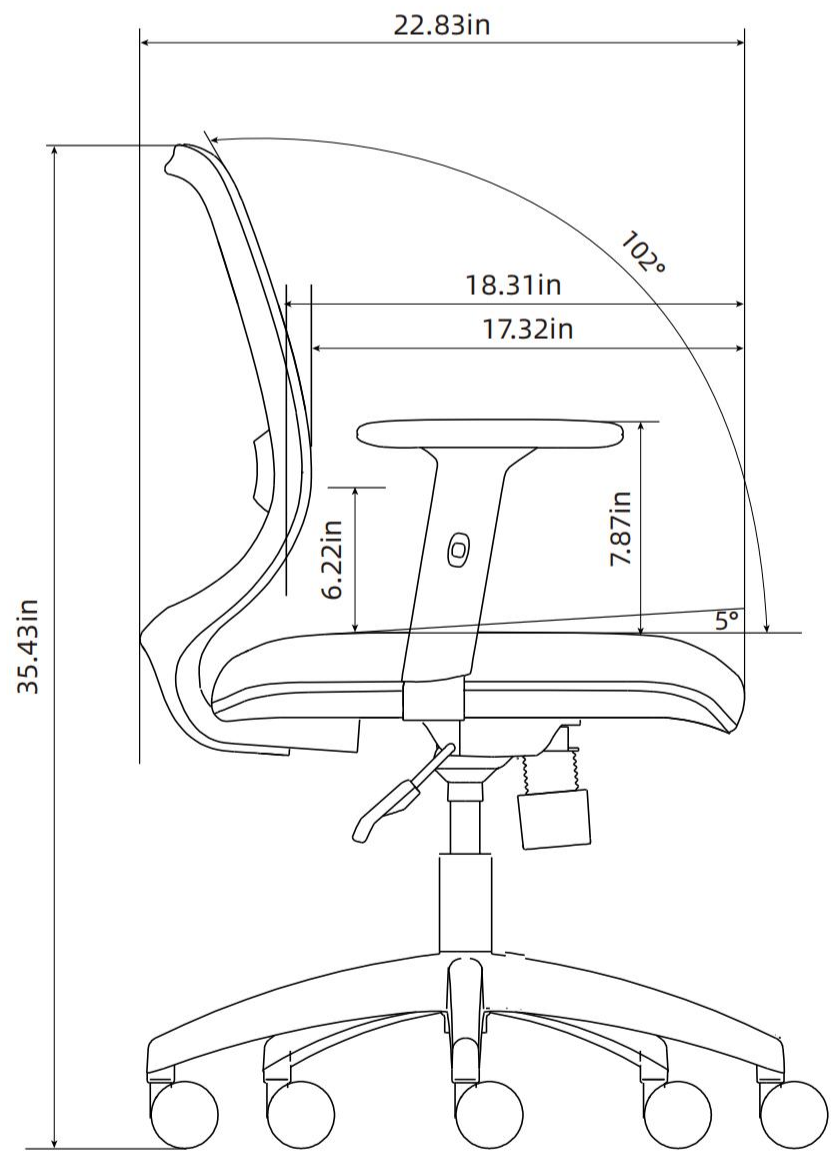

Chair Specification | Shield CSD60TW

Overall Depth	Overall Width	Overall Height	Seat Depth	Functional Seat Depth	Seat Width	Seat Height from Floor	Ring Height from Floor	Back Width (Max and Min)
22.83in	25.98in	35.43in	18.31in	17.32in	19.29in	17.99in-21.26in	/	18.11in/15.16in

Back Height from Seat	Back Lumbar Height	Lumbar Adjustment Range	Width Between Arms	Arm to Floor	Arm Height from Seat	Seat Pan Angle	Back Recline Angle
17.44in	6.22in	/	18.90in	25.91in	7.87in	5°	102°

Remark: Seat height from floor, back height from seat and arm height from seat are measured when there is no load on the chair.