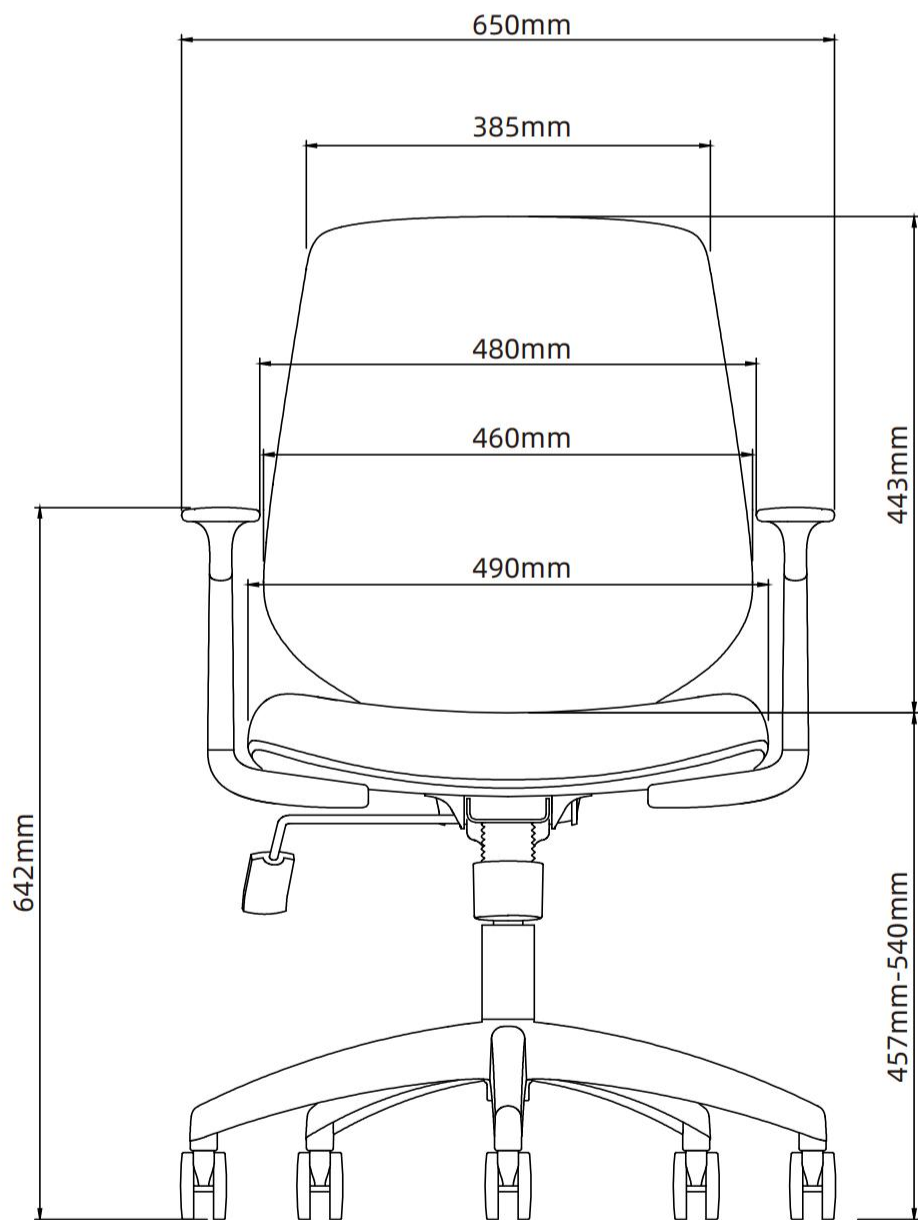

Chair Specification | Shield CSD64TW

Overall Depth	Overall Width	Overall Height	Seat Depth	Functional Seat Depth	Seat Width	Seat Height from Floor	Ring Height from Floor	Back Width (Max and Min)
580mm	650mm	900mm	465mm	440mm	490mm	457mm-540mm	/	460mm/385mm

Back Height from Seat	Back Lumbar Height	Lumbar Adjustment Range	Width Between Arms	Arm to Floor	Arm Height from Seat	Seat Pan Angle	Back Recline Angle
443mm	/	/	480mm	642mm	184mm	5°	102°

Remark: Seat height from floor, back height from seat and arm height from seat are measured when there is no load on the chair.