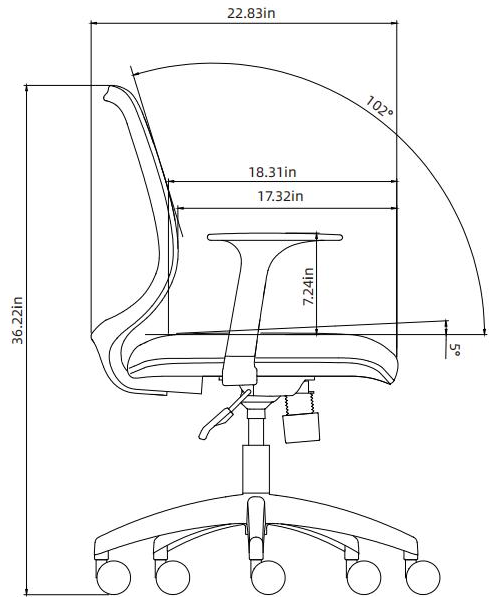

Chair Specification | Shield CSD65TW

Overall Depth	Overall Width	Overall Height	Seat Depth	Functional Seat Depth	Seat Width	Seat Height from Floor	Ring Height from Floor	Back Width (Max and Min)
22.83in	25.59in	36.22in	18.31in	17.32in	19.29in	18.78in-22.05in	/	18.11in/15.16in

Back Height from Seat	Back Lumbar Height	Lumbar Adjustment Range	Width Between Arms	Arm to Floor	Arm Height from Seat	Seat Pan Angle	Back Recline Angle
17.44in	/	/	18.90in	25.28in	7.24in	5°	102°

Remark: Seat height from floor, back height from seat and arm height from seat are measured when there is no load on the chair.