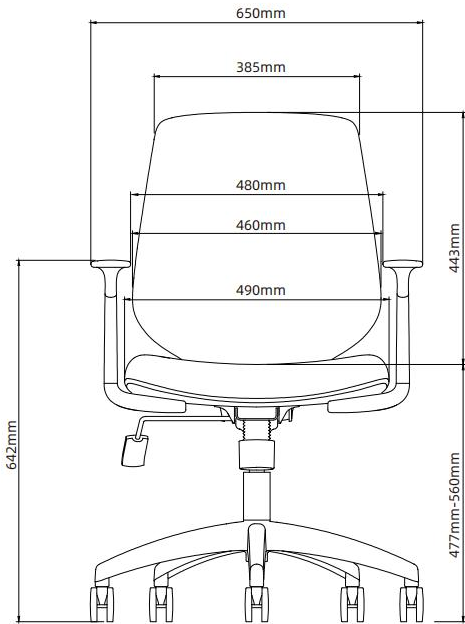

Chair Specification | Shield CSD65TW

Overall Depth	Overall Width	Overall Height	Seat Depth	Functional Seat Depth	Seat Width	Seat Height from Floor	Ring Height from Floor	Back Width (Max and Min)
580mm	650mm	920mm	465mm	440mm	490mm	477mm-560mm	/	460mm/385mm

Back Height from Seat	Back Lumbar Height	Lumbar Adjustment Range	Width Between Arms	Arm to Floor	Arm Height from Seat	Seat Pan Angle	Back Recline Angle
443mm	/	/	480mm	642mm	184mm	5°	102°

Remark: Seat height from floor, back height from seat and arm height from seat are measured when there is no load on the chair.