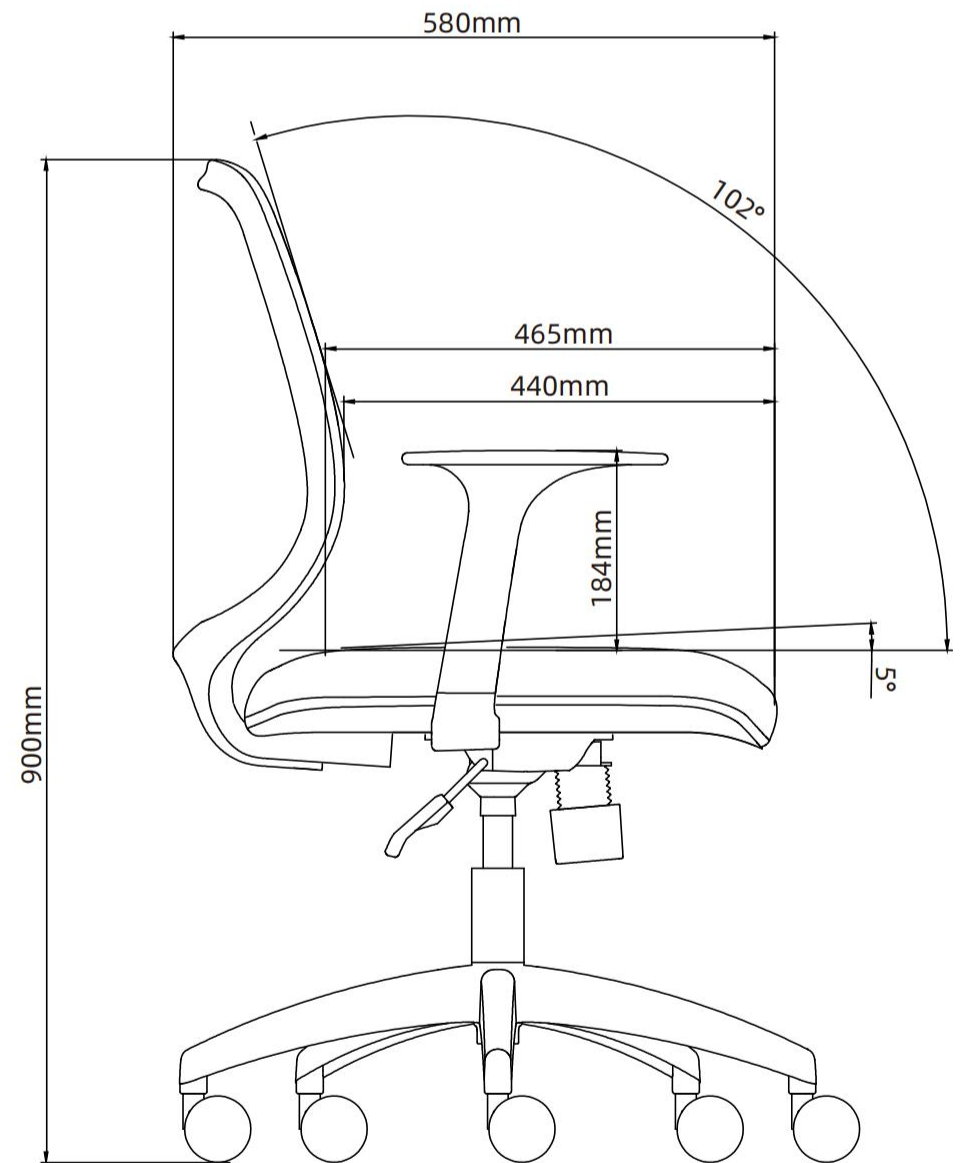

Remark: Seat height from floor, back height from seat and arm height from seat are measured when there is no load on the chair.

Chair Specification | Shield CSD61TW

Overall Depth	Overall Width	Overall Height	Seat Depth	Functional Seat Depth	Seat Width	Seat Height from Floor	Ring Height from Floor	Back Width (Max and Min)
22.83in	25.98in	36.22in	18.31in	17.32in	19.29in	18.78in-22.05in	/	18.11in/15.16in

Back Height from Seat	Back Lumbar Height	Lumbar Adjustment Range	Width Between Arms	Arm to Floor	Arm Height from Seat	Seat Pan Angle	Back Recline Angle
17.44in	6.22in	/	18.90in	25.91in	7.87in	5°	102°

Remark: Seat height from floor, back height from seat and arm height from seat are measured when there is no load on the chair.

Chair Specification | Shield CSD64TW

Overall Depth	Overall Width	Overall Height	Seat Depth	Functional Seat Depth	Seat Width	Seat Height from Floor	Ring Height from Floor	Back Width (Max and Min)
580mm	650mm	900mm	465mm	440mm	490mm	457mm-540mm	/	460mm/385mm

Back Height from Seat	Back Lumbar Height	Lumbar Adjustment Range	Width Between Arms	Arm to Floor	Arm Height from Seat	Seat Pan Angle	Back Recline Angle
443mm	/	/	480mm	642mm	184mm	5°	102°

Remark: Seat height from floor, back height from seat and arm height from seat are measured when there is no load on the chair.