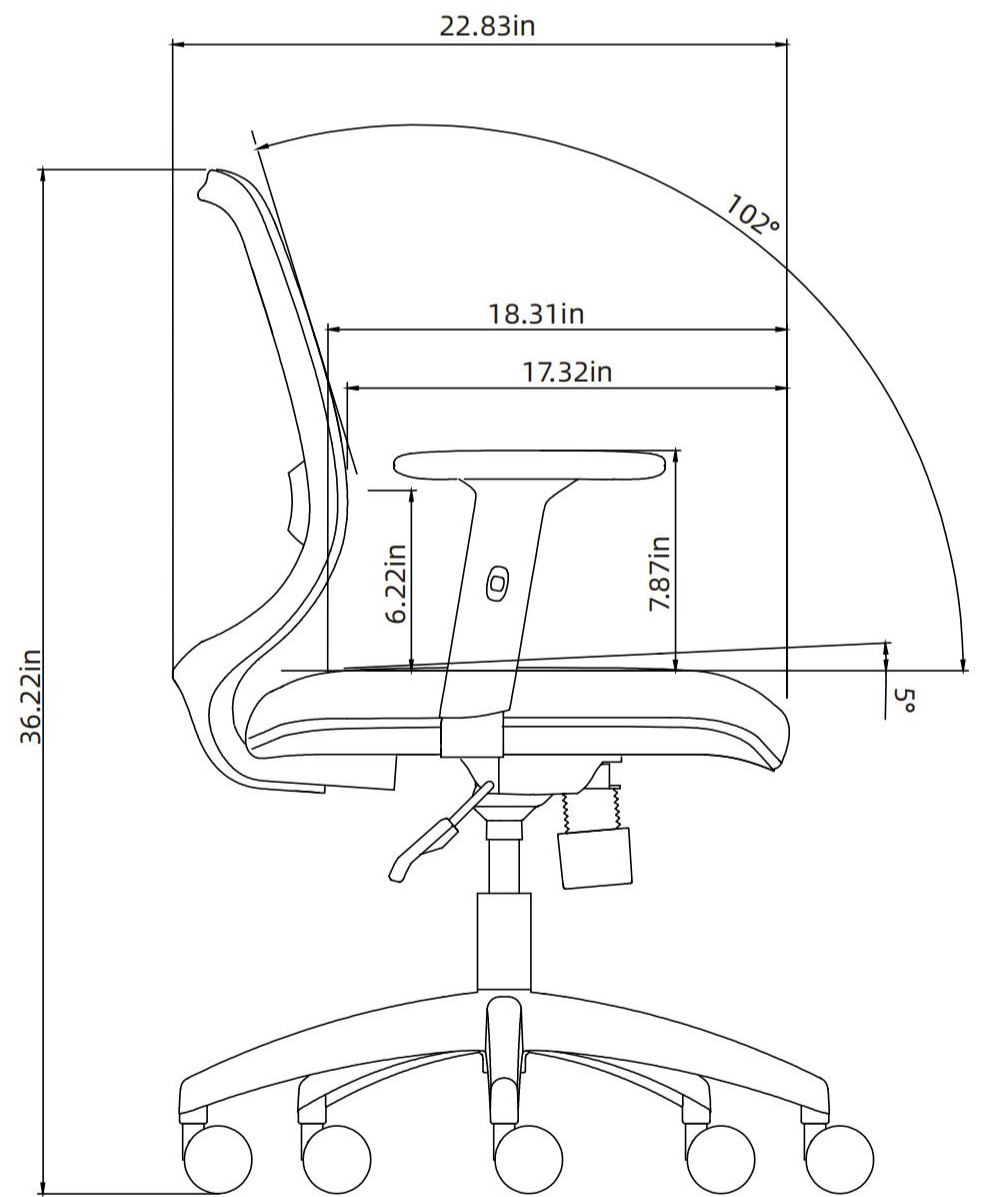

Chair Specification | Shield CSD61TW

Overall Depth	Overall Width	Overall Height	Seat Depth	Functional Seat Depth	Seat Width	Seat Height from Floor	Ring Height from Floor	Back Width (Max and Min)
22.83in	25.98in	36.22in	18.31in	17.32in	19.29in	18.78in-22.05in	/	18.11in/15.16in

Back Height from Seat	Back Lumbar Height	Lumbar Adjustment Range	Width Between Arms	Arm to Floor	Arm Height from Seat	Seat Pan Angle	Back Recline Angle
17.44in	6.22in	/	18.90in	25.91in	7.87in	5°	102°

Remark: Seat height from floor, back height from seat and arm height from seat are measured when there is no load on the chair.