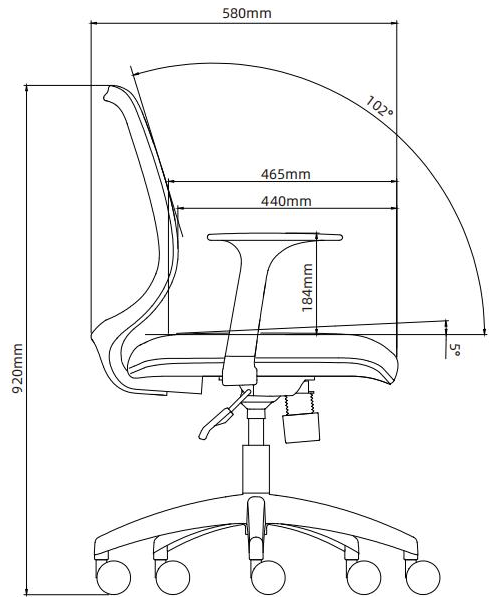

Chair Specification | Shield CSD64TW

Overall Depth	Overall Width	Overall Height	Seat Depth	Functional Seat Depth	Seat Width	Seat Height from Floor	Ring Height from Floor	Back Width (Max and Min)
22.83in	25.59in	35.43in	18.31in	17.32in	19.29in	17.99in-21.26in	/	18.11in/15.16in

Back Height from Seat	Back Lumbar Height	Lumbar Adjustment Range	Width Between Arms	Arm to Floor	Arm Height from Seat	Seat Pan Angle	Back Recline Angle
17.44in	/	/	18.90in	25.28in	7.24in	5°	102°

Remark: Seat height from floor, back height from seat and arm height from seat are measured when there is no load on the chair.

Chair Specification | Shield CSD65TW

Overall Depth	Overall Width	Overall Height	Seat Depth	Functional Seat Depth	Seat Width	Seat Height from Floor	Ring Height from Floor	Back Width (Max and Min)
580mm	650mm	920mm	465mm	440mm	490mm	477mm-560mm	/	460mm/385mm

Back Height from Seat	Back Lumbar Height	Lumbar Adjustment Range	Width Between Arms	Arm to Floor	Arm Height from Seat	Seat Pan Angle	Back Recline Angle
443mm	/	/	480mm	642mm	184mm	5°	102°

Remark: Seat height from floor, back height from seat and arm height from seat are measured when there is no load on the chair.