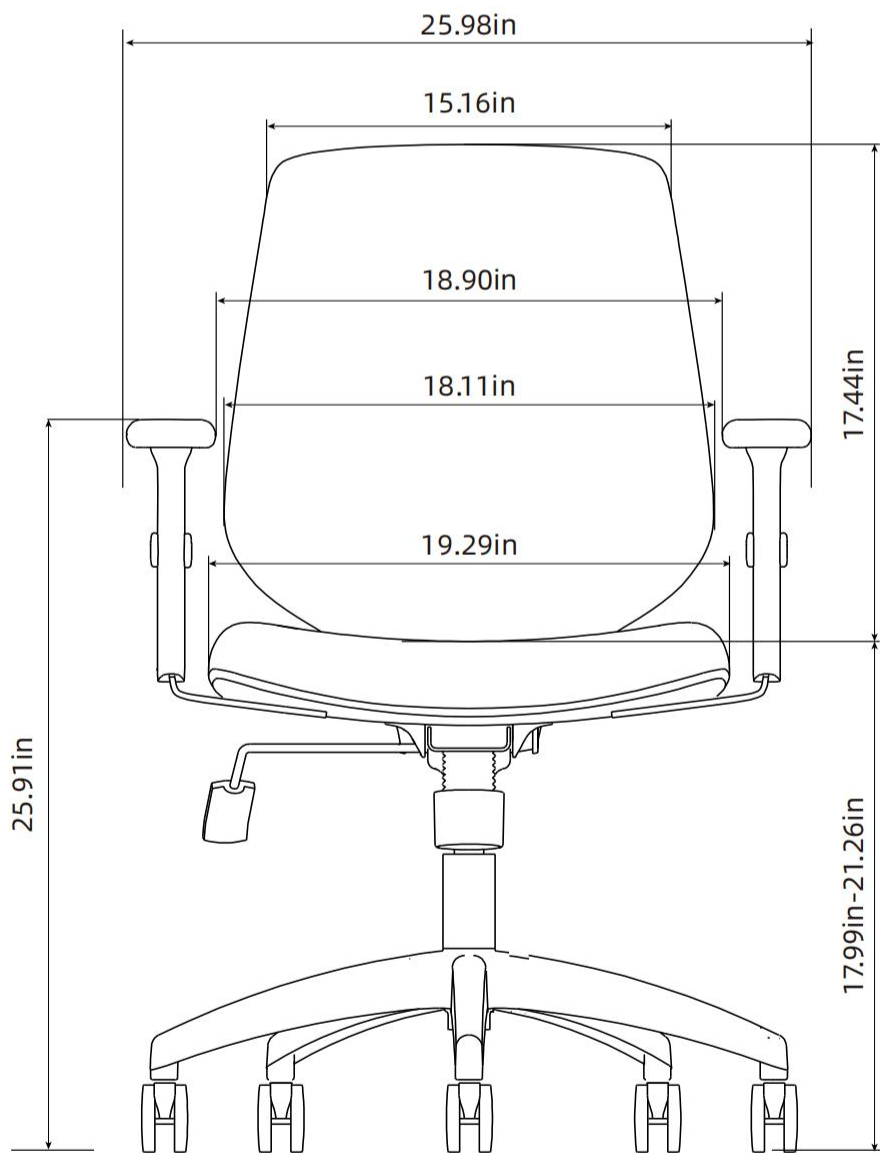

Chair Specification | Shield CSD60TW

Overall Depth	Overall Width	Overall Height	Seat Depth	Functional Seat Depth	Seat Width	Seat Height from Floor	Ring Height from Floor	Back Width (Max and Min)
22.83in	25.98in	35.43in	18.31in	17.32in	19.29in	17.99in-21.26in	/	18.11in/15.16in

Back Height from Seat	Back Lumbar Height	Lumbar Adjustment Range	Width Between Arms	Arm to Floor	Arm Height from Seat	Seat Pan Angle	Back Recline Angle
17.44in	6.22in	/	18.90in	25.91in	7.87in	5°	102°

Remark: Seat height from floor, back height from seat and arm height from seat are measured when there is no load on the chair.