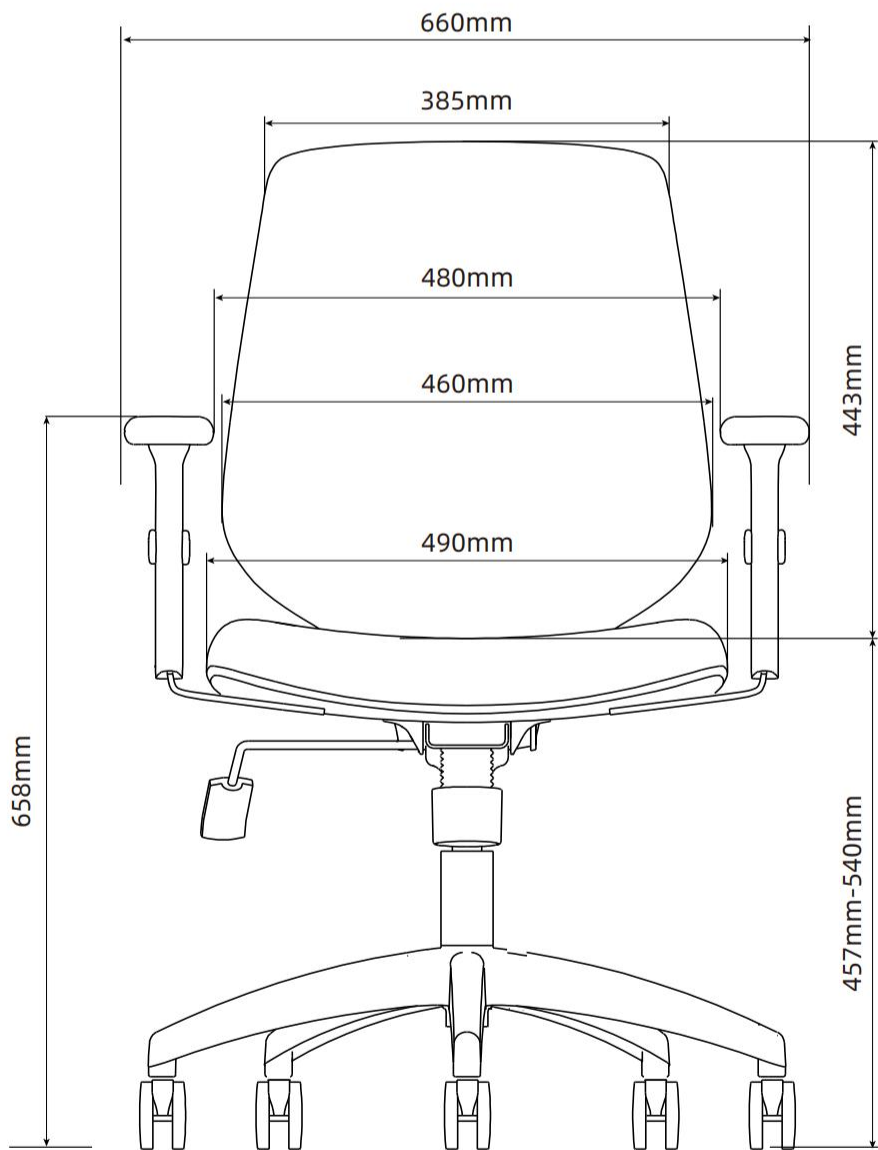

Chair Specification | Shield CSD60TW

Overall Depth	Overall Width	Overall Height	Seat Depth	Functional Seat Depth	Seat Width	Seat Height from Floor	Ring Height from Floor	Back Width (Max and Min)
580mm	660mm	900mm	465mm	440mm	490mm	457mm-540mm	/	460mm/385mm

Back Height from Seat	Back Lumbar Height	Lumbar Adjustment Range	Width Between Arms	Arm to Floor	Arm Height from Seat	Seat Pan Angle	Back Recline Angle
443mm	158mm	/	480mm	658mm	200mm	5°	102°

Remark: Seat height from floor, back height from seat and arm height from seat are measured when there is no load on the chair.

Chair Specification | Shield CSD60TW

Overall Depth	Overall Width	Overall Height	Seat Depth	Functional Seat Depth	Seat Width	Seat Height from Floor	Ring Height from Floor	Back Width (Max and Min)
22.83in	25.98in	35.43in	18.31in	17.32in	19.29in	17.99in-21.26in	/	18.11in/15.16in

Remark: Seat height from floor, back height from seat and arm height from seat are measured when there is no load on the chair.

Chair Specification | Shield CSD61TW

Overall Depth	Overall Width	Overall Height	Seat Depth	Functional Seat Depth	Seat Width	Seat Height from Floor	Ring Height from Floor	Back Width (Max and Min)
22.83in	25.98in	36.22in	18.31in	17.32in	19.29in	18.78in-22.05in	/	18.11in/15.16in