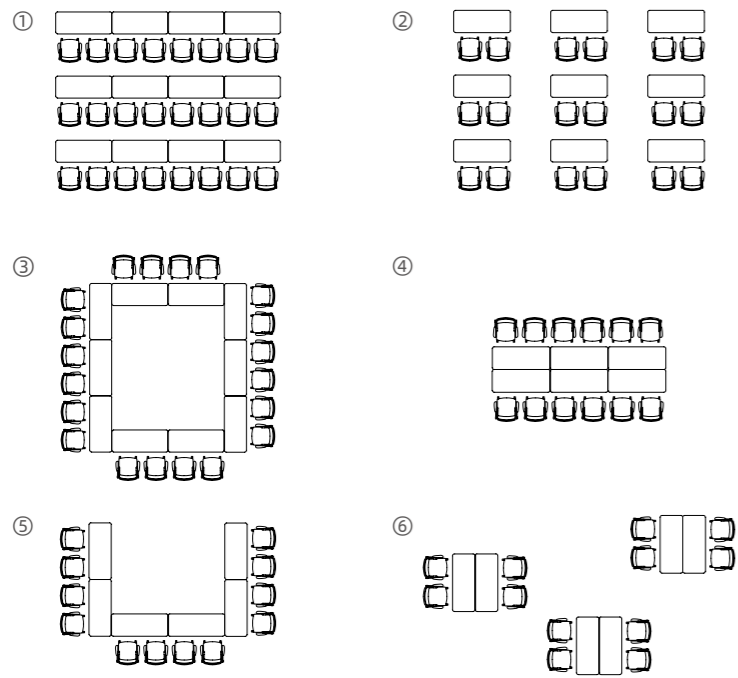

Mobile Whiteboard for Instant Creativity

The whiteboard features a 360° flip function, doubling the writing space, and also serves as an instant partition wall.

Spacious Gap to Avoid Hand-Pinching

Pen Holder with Whiteboard Limiter