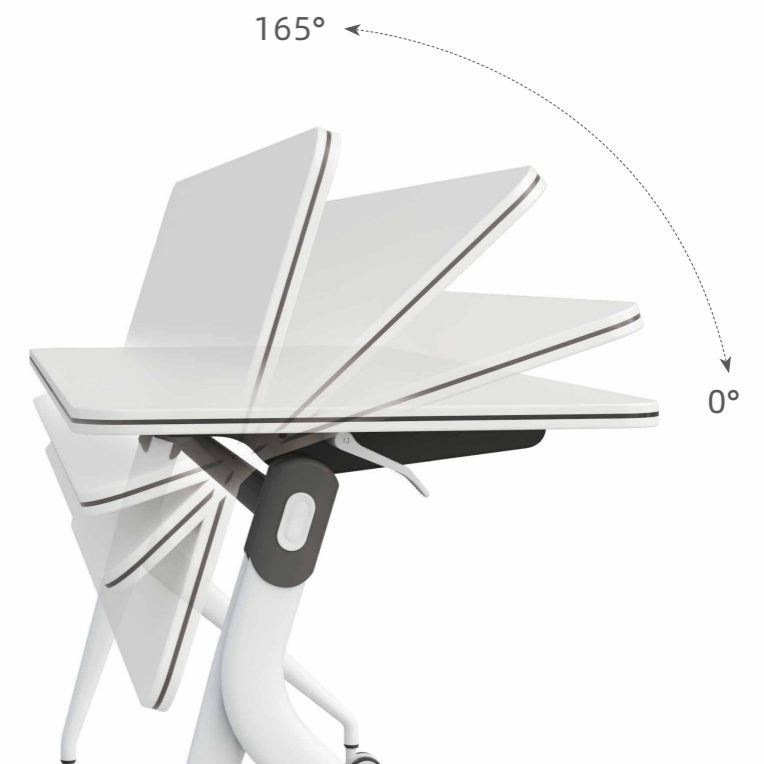

Rectangle-shape (with rounded corner)—training model

Rectangle-shape enables face-to-face communications and brings a collision of ideas. The rounded corner avoids bumps and enhances visual aesthetics.

Compression without compromise

Optimize your real estate footprint through a practical folding control.