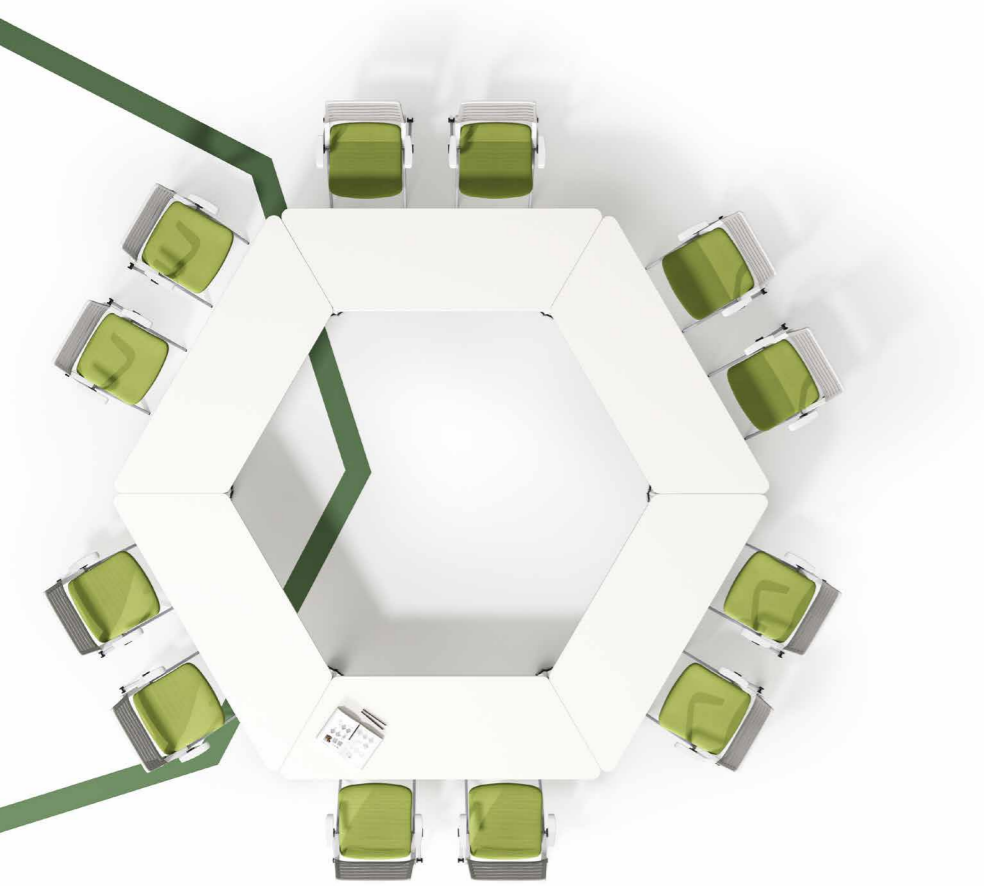

Honeycomb shape-team collaboration

Honeycomb shape is the perfect solution for team collaboration, creating an equal and welcoming atmosphere. Eco-friendly board resists friction and erosion, and stays as good as new with a wipe.