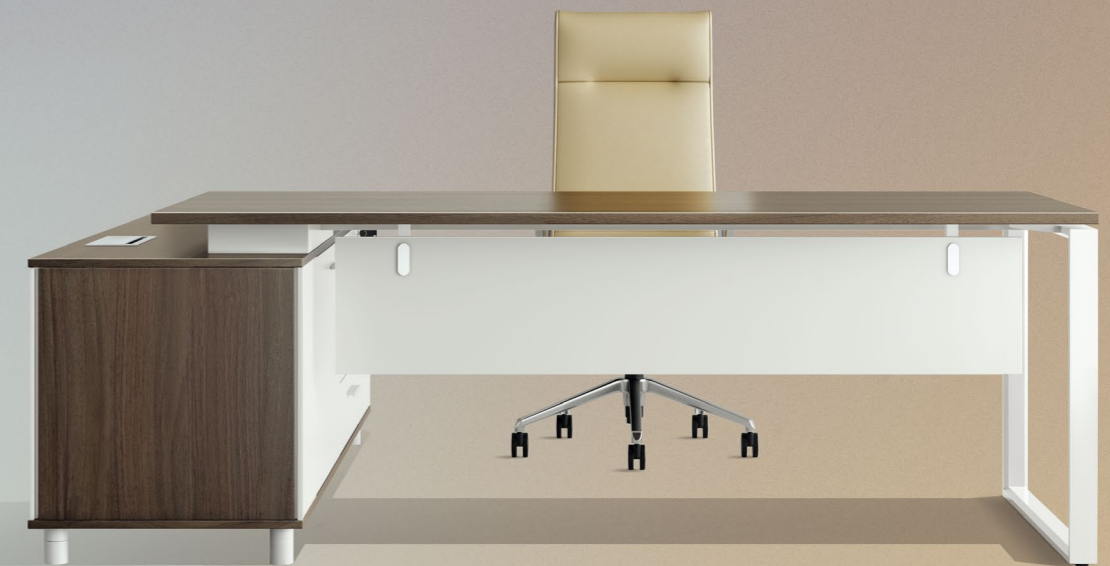

    @sunonfurniture

www.sunonglobal.com

info@isunon.com

LINZ II

LINZ views changes of the world from an inclusive perspective.
Flexible yet practical, it grows with your company.

The 2886 mm desk of LINZ perfectly divides reception area and working area. Its minimalist white color mixes with the gentle wood color, creating a visual impact of contrasting colors. Small things can make a big difference: with hidden divided grids, storage is as easy as pie, be it for books or decorations; with hidden cable routing system, the reception work is always well-organized.

Being transparent and open is a key feature of a modern office, which echoes with the two key indicators of corporate management: openness and inclusiveness.

*The S-43 Cassian color for the back cabinet needs customization.

Classic square understructure, sedate yet majestic, leaving ample space for your legs to move with ease. Side cabinet with large storage capacity is available for choice. You could put all your bags, clothes and books in, making all necessities within reach.

The wire box exclusively designed for LINZ makes desk top clean and neat with its hidden cable routing system. A 20cm gap between strong and weak electric routes ensures no interference in power supply and signal.