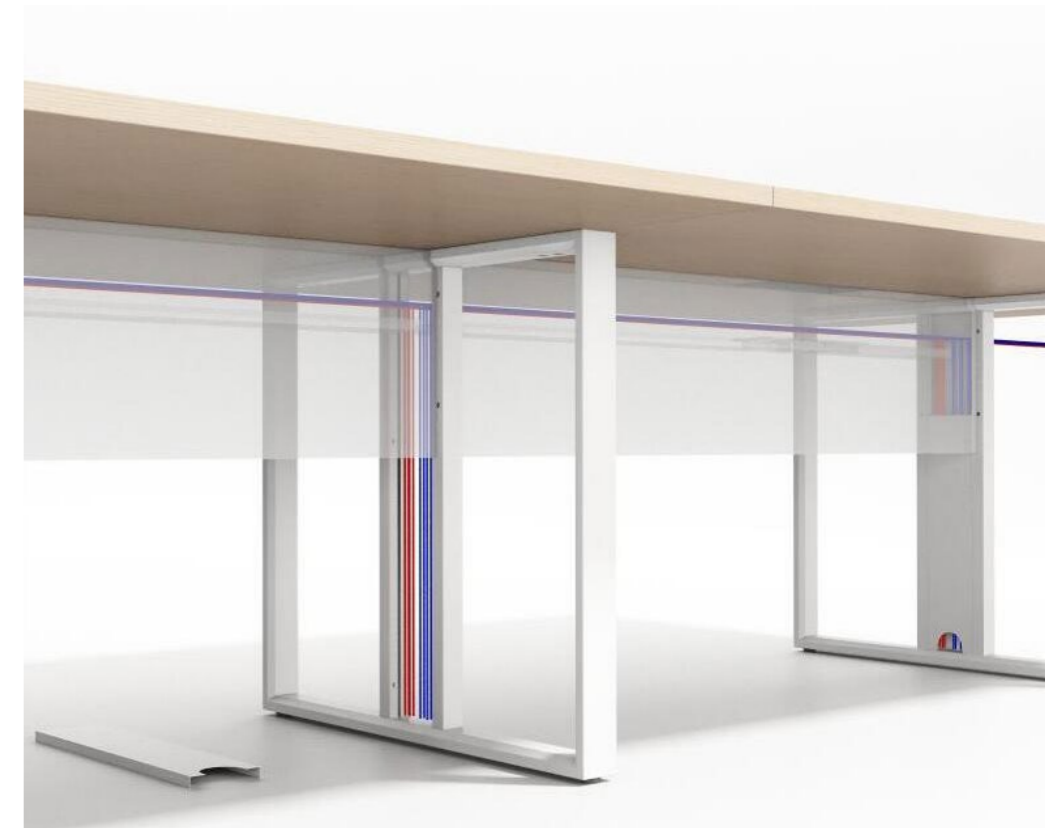

    @sunonfurniture

www.sunonglobal.com

info@isunon.com

LINZ II

LINZ views changes of the world from an inclusive perspective.
Flexible yet practical, it grows with your company.

The 2886 mm desk of LINZ perfectly divides reception area and working area. Its minimalist white color mixes with the gentle wood color, creating a visual impact of contrasting colors. Small things can make a big difference: with hidden divided grids, storage is as easy as pie, be it for books or decorations; with hidden cable routing system, the reception work is always well-organized.

Being transparent and open is a key feature of a modern office, which echoes with the two key indicators of corporate management: openness and inclusiveness.

*The S-43 Cassian color for the back cabinet needs customization.

The metal understructure of LINZ is wear-resistant and anti-corrosive, with high precision and a fine matte coat. The desk adopts 45-degree beveled technique at the bending part and guarantees its stability with welding and polishing. LINZ always focuses on details.

The wire box exclusively designed for LINZ makes desk top clean and neat with its hidden cable routing system. A 20cm gap between strong and weak electric routes ensures no interference in power supply and signal.