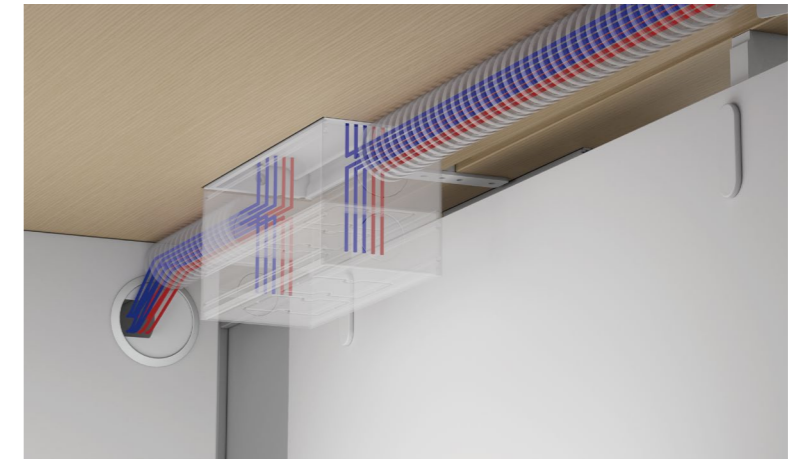

The metal understructure of LINZ is wear-resistant and anti-corrosive, with high precision and a fine matte coat. The desk adopts 45-degree beveled technique at the bending part and guarantees its stability with welding and polishing. LINZ always focuses on details.

The wire box exclusively designed for LINZ makes desk top clean and neat with its hidden cable routing system. A 20cm gap between strong and weak electric routes ensures no interference in power supply and signal.