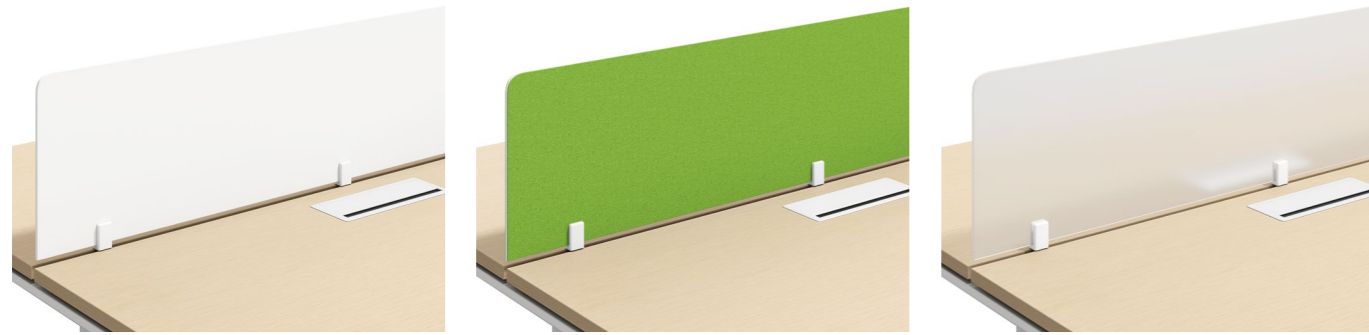

Among the various kinds of desktop screens, select one that fits your desk best. Sturdy plate, acoustic felt, cozy mesh and transparent acrylic: all these materials are available, and they come in varied size, thickness, and colors, catering to diversified demands.